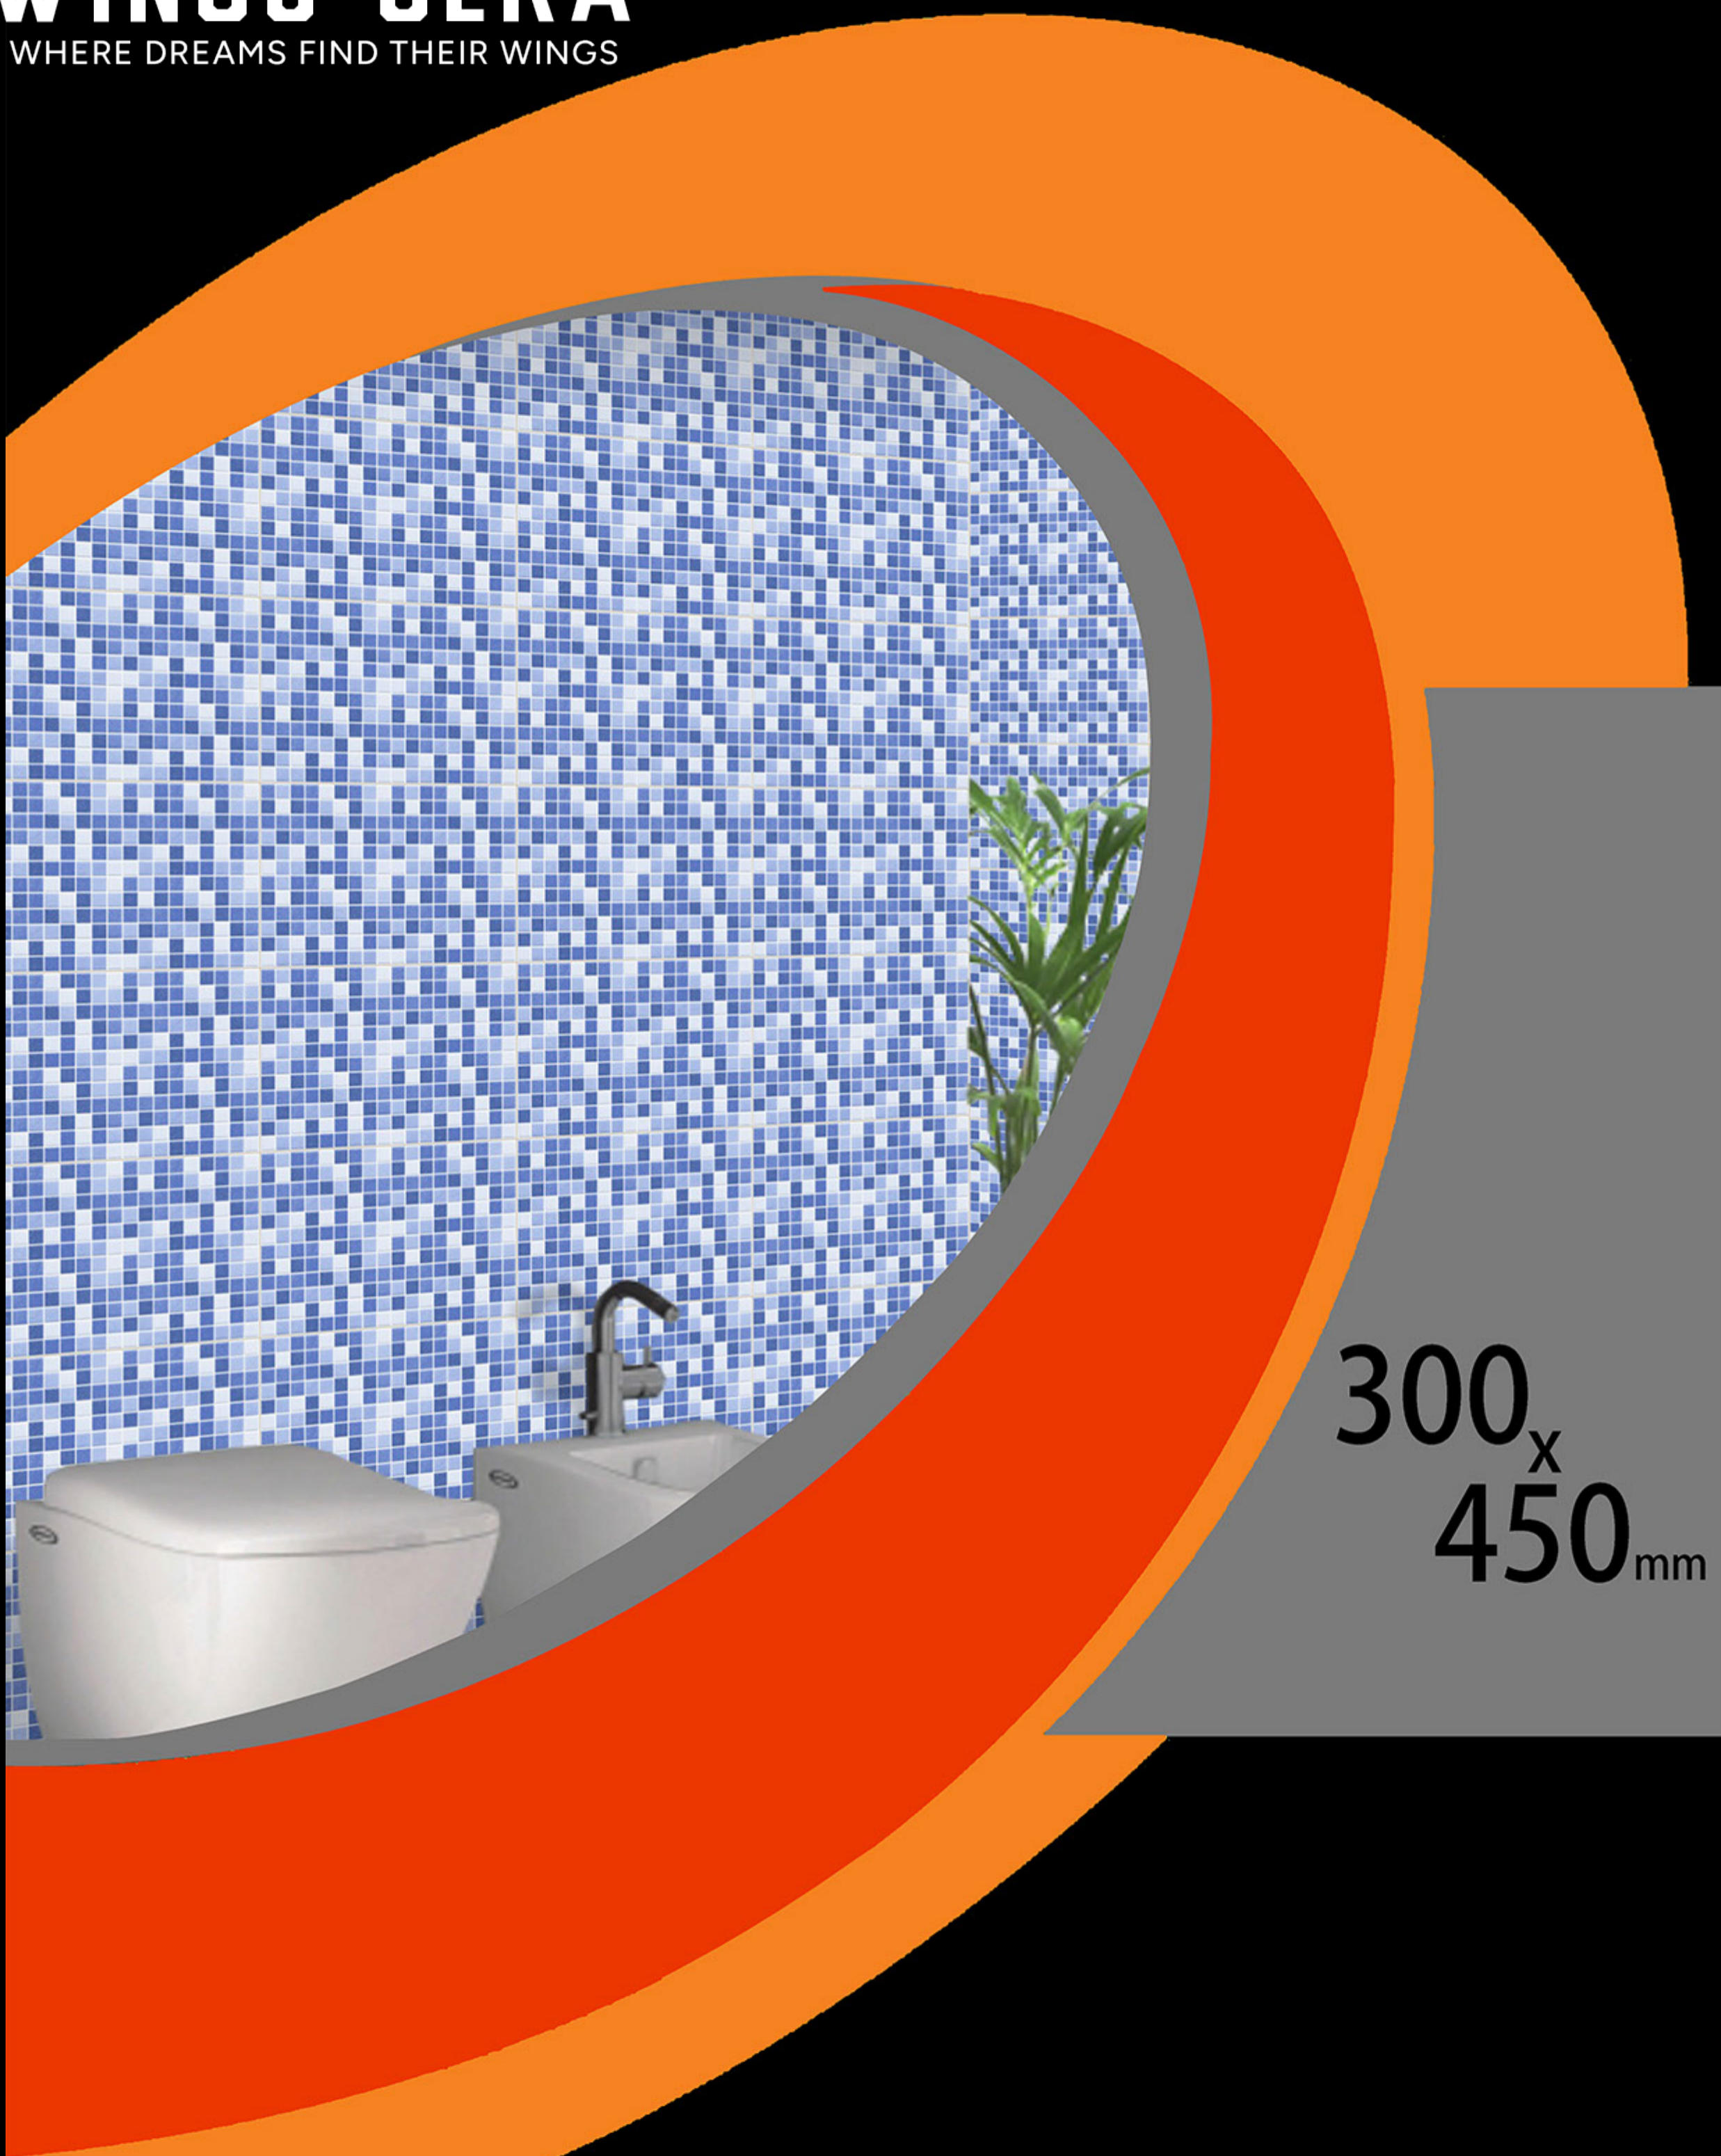

WINGS CERA

WHERE DREAMS FIND THEIR WINGS

300_x
450_{mm}

....Quality With Selection

Glossy
Digital Wall Tiles
300x450mm

001-L

001-HL1

002-HL1

001-L 1

Glossy
Digital Wall Tiles
300x450mm

001-L

003-HL1

004-HL1

001-L 1

Glossy
Digital Wall Tiles
300x450mm

001-L